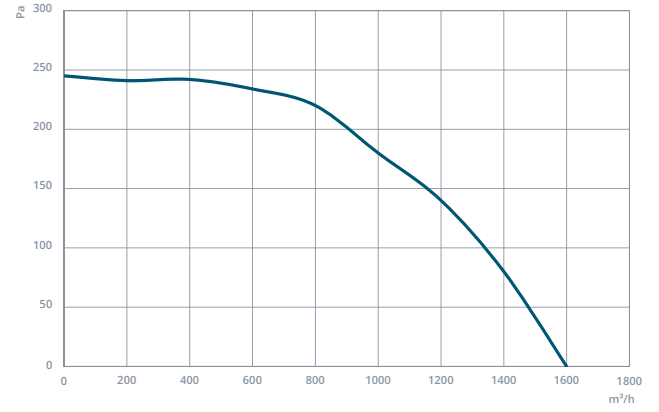

+90 533 576 25 71

www.nvsair.com

info@nvsair.com

PERFORMANS EĞRİLERİ

NHRF 280

NHRF 315

NHRF 355

NHRF 400