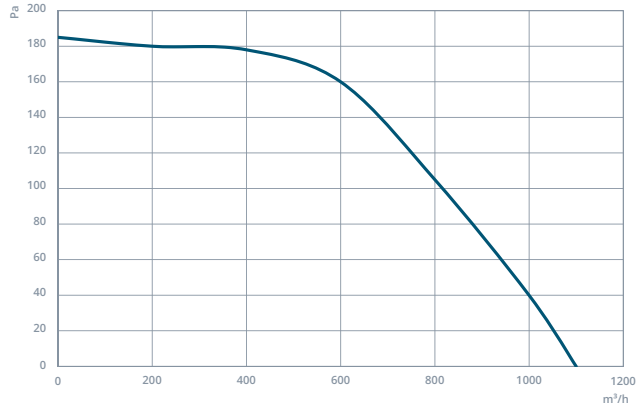

+90 533 576 25 71

www.nvsair.com

info@nvsair.com

PERFORMANS EĞRİLERİ

NHRF 280

NHRF 315

NHRF 355

NHRF 400