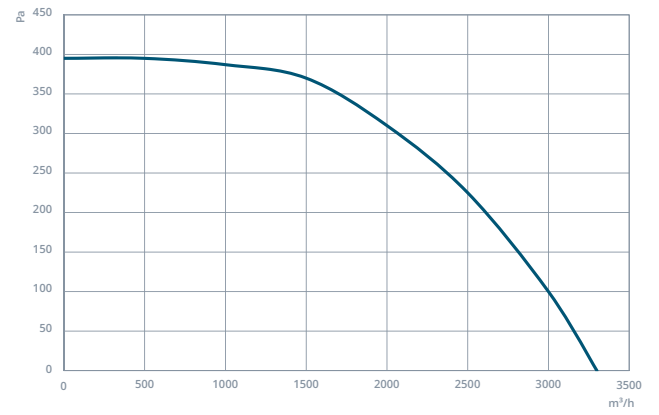

+90 533 576 25 71

www.nvsair.com

info@nvsair.com

PERFORMANS EĞRİLERİ

NHRF 280

NHRF 315

NHRF 355

NHRF 400