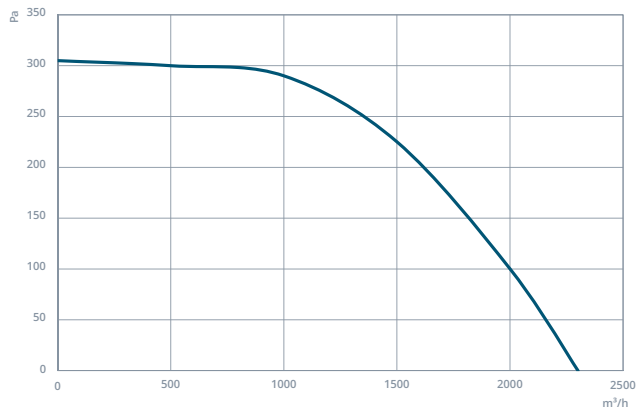

+90 533 576 25 71

www.nvsair.com

info@nvsair.com

PERFORMANS EĞRİLERİ

NHRF 280

NHRF 315

NHRF 355

NHRF 400