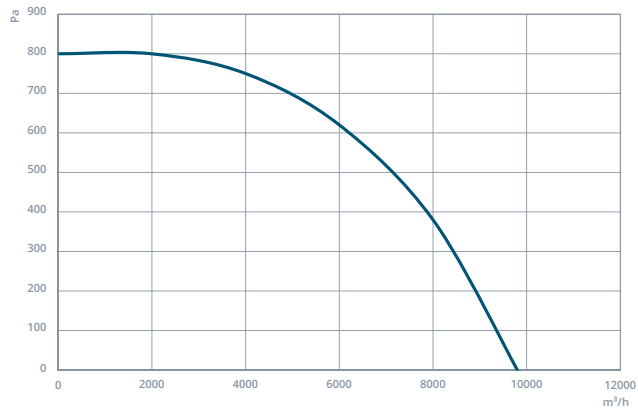

PERFORMANS EĞRİLERİ

NHRF 560